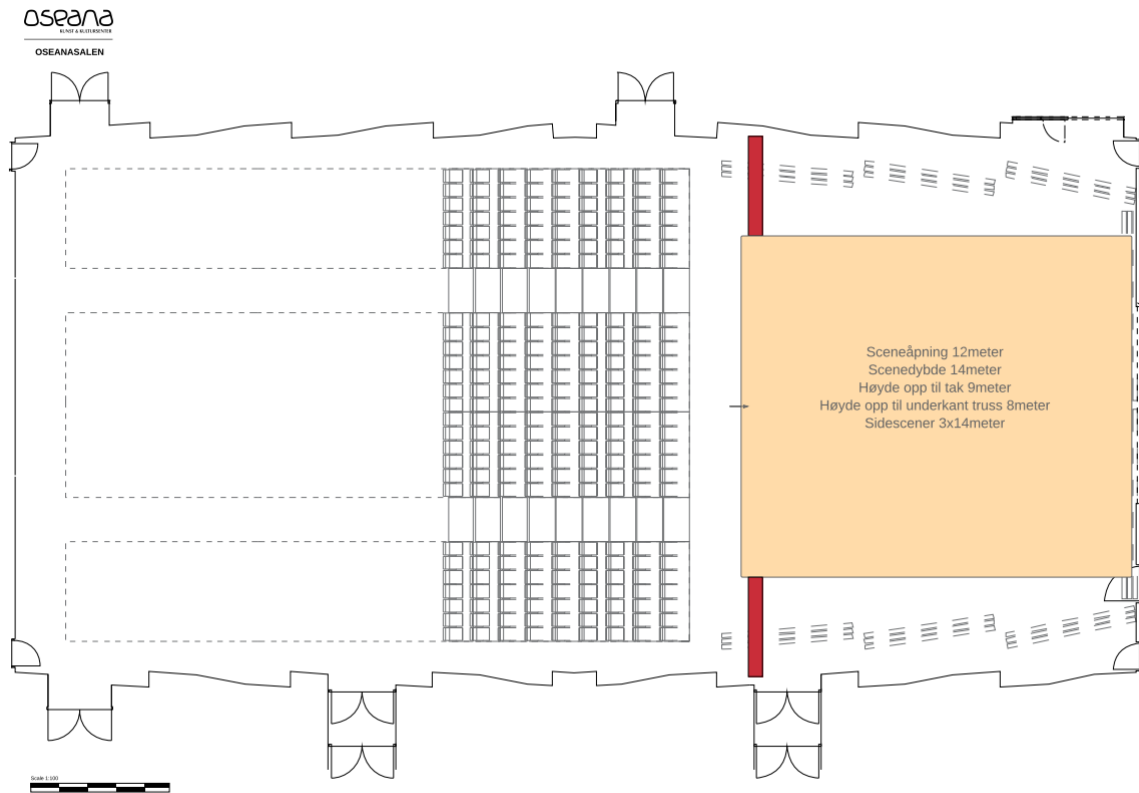

Technical specification for Oceana (English)

Speaker system

6pcs Turbosound TCS-1061 (Flex array) + 2 pcs TSW-218 sub
2 pcs Tannoy PowerV8Frontfill

Monitor system

8 Pcs Tannoy V12 Wedge with 12" + Horn
2 x 4 Channel Monitoring amp. LAB C28:4

Scene

- 13 motorised truss on running cats (500kg) for stage lights and cover/textiles.
- Running cats walk on H-beams throughout the hall and the length of the stage.
- There are outlets for signal/dimmer courses along the ceiling sits throughout the length of the hall.
- The house's total stage area on flat floor is width 18m, depth 15m. Ceiling height about 9m, clearance under light defies about 8m.
- Loading is directly from ground level into stage floors.
- The house has a telescopic amphitheatre with 493 seats.
- There are 40 nivtec stage modules 1 x 2m with legs in height 20 – 100cm
- One can make 80m2 scene at 20-100cm height.

Projector

1 piece E-vision laser 8500 with lens for large and small canvas. HDMI connection.

Canvas

1 canvas 4 x 3 motorized on roll (removable).
1 piece canvas 10 x 5m motorized on bottom roller.

Control system